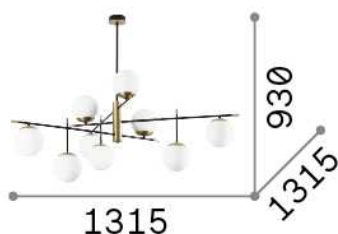

General info

Indoor - Ceiling lamps

Ean	8021696289489
Item	GOURMET PL9
Installation	Ceiling lamps
Guarantee	5 years
Gross weight	8.16 kg
Volume	0.176548 m ³

Technical info

Net weight	5.4 kg
Insulation class	II
Protection index	IP20
Compliance	CE
Operating temperature	0° ~ +40 °C
Full load efficiency	X
Dimmer	Determined by the light bulb
Power output	220-240 V AC
Power supply	Not required

Source info

Integrated source	Light bulb (not included)
Replaceable source	No
Power	E14 max 9 x 28 W
Emission	Diffuse
Max consumption	-